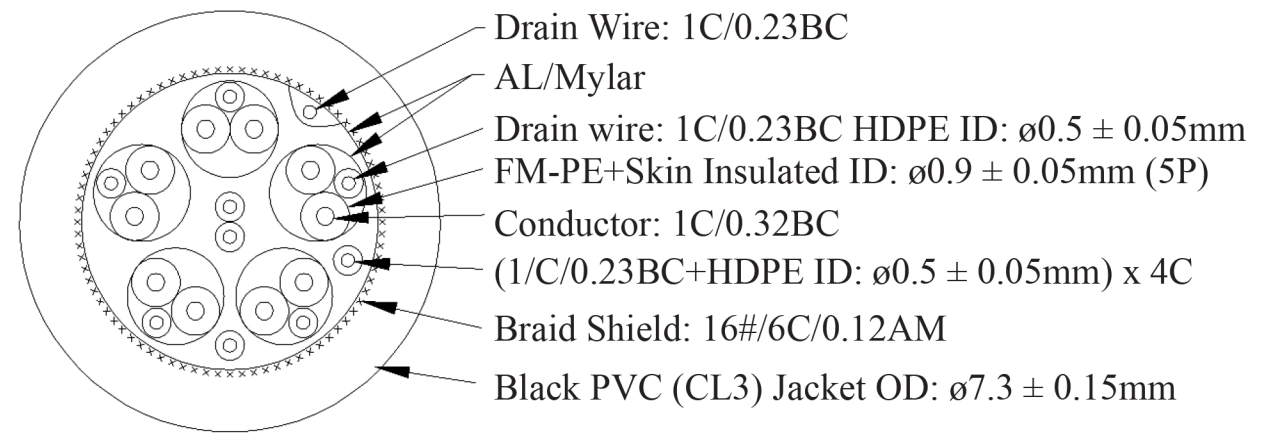

HDMI A/Male  
Gold Plated Steel  
Black PVC Molding

HDMI A/Female  
Gold Plated Steel  
Black PVC Molding

1.4V 28+30AWG 19+1 HDMI  
 [(1/0.32BC\*1P+D1/0.23BC+AL/MY)\*5P+1/0.23BC\*4C]  
 +AL/MY+D1/0.23BC+B96/0.12AM+Black PVC (CL3) OD:  $7.3 \pm 0.15\text{mm}$

		Part #	Cable Length
Part #	41-152-100	HDMI-14-MF-1	1ft ± 15mm
Title	High Speed HDMI Extension Cable with Ethernet - CL3		
Unit			
mm			